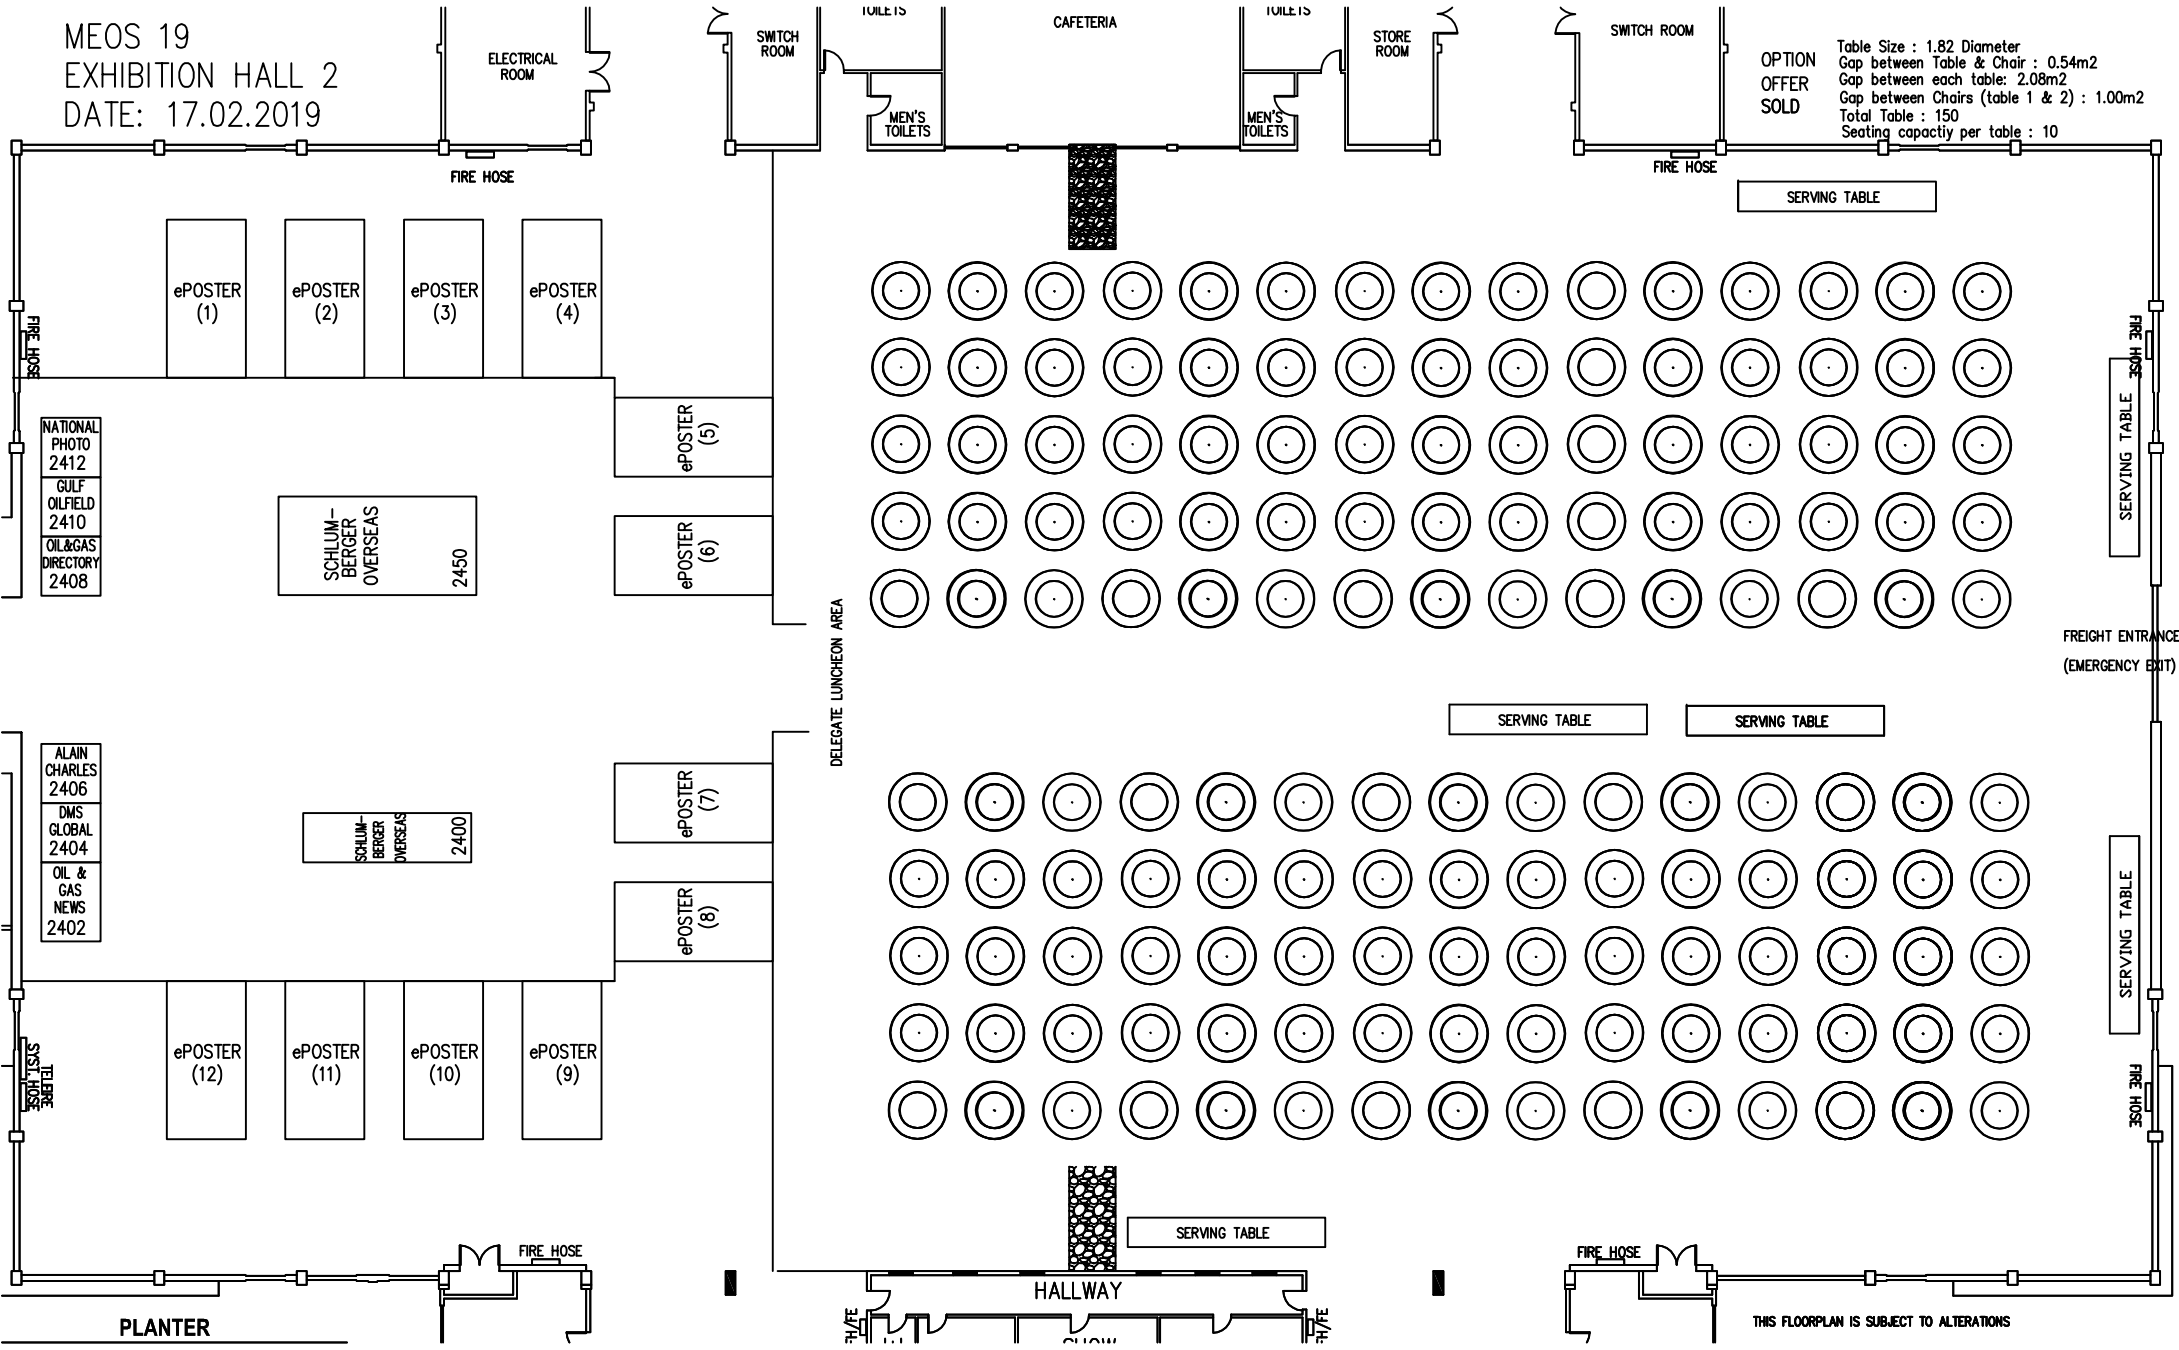

□ BOTTOM OF PILLAR
 □ TOP OF PILLAR

KEY:
 — GERMAN PAVILION
 — NORTH AMERICAN PAVILION

MEOS 19
 EXHIBITION HALL 1
 DATE: 14.02.19

MEOS 19
EXHIBITION HALL 2
DATE: 17.02.2019

NATIONAL PHOTO 2412
GULF OILFIELD 2410
OIL & GAS DIRECTORY 2408

SERVING TABLE

SERVING TABLE

SERVING TABLE

SERVING TABLE

SERVING TABLE

SERVING TABLE

FREIGHT ENTRANCE (EMERGENCY EXIT)

THIS FLOORPLAN IS SUBJECT TO ALTERATIONS